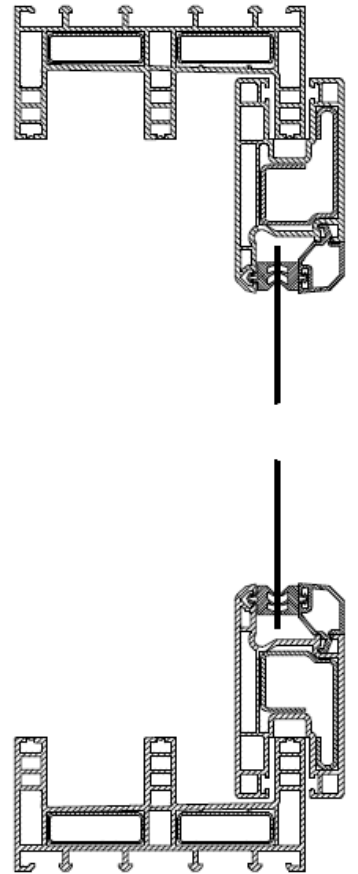

PATIO DOOR

3-TRACK 6-PANEL SLIDING DOOR WITH MESH

APTUS WINDOWS PVT. LTD.

C-401, NIRVANA COURTYARD, NIRVANA COUNTRY, GURGOAN, HARYANA
PH: 0124 4219115/17, EMAIL: aptuswindows@gmail.com, WEB: www.aptuswindows.in