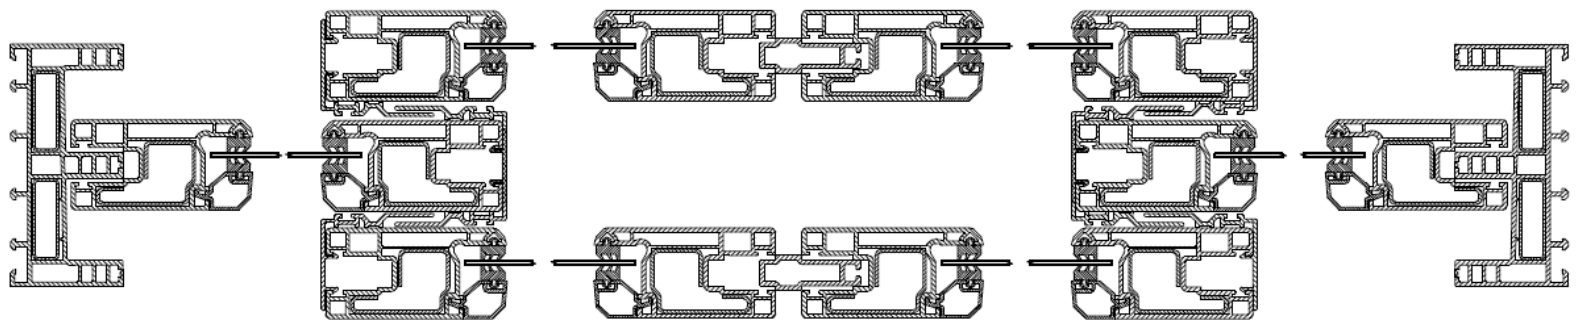

PATIO DOOR

3-TRACK 6-PANEL SLIDING DOOR WITH MESH

APTUS WINDOWS PVT. LTD.

C-401, NIRVANA COURTYARD, NIRVANA COUNTRY, GURGOAN, HARYANA
PH: 0124 4219115/17, EMAIL: aptuswindows@gmail.com, WEB: www.aptuswindows.in